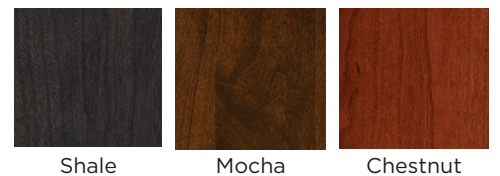

WOODS AND FINISHES

BIRCH

ALDER & RUSTIC ALDER

3D LAMINATE

HICKORY & RUSTIC HICKORY

MAPLE

CHERRY

OAK