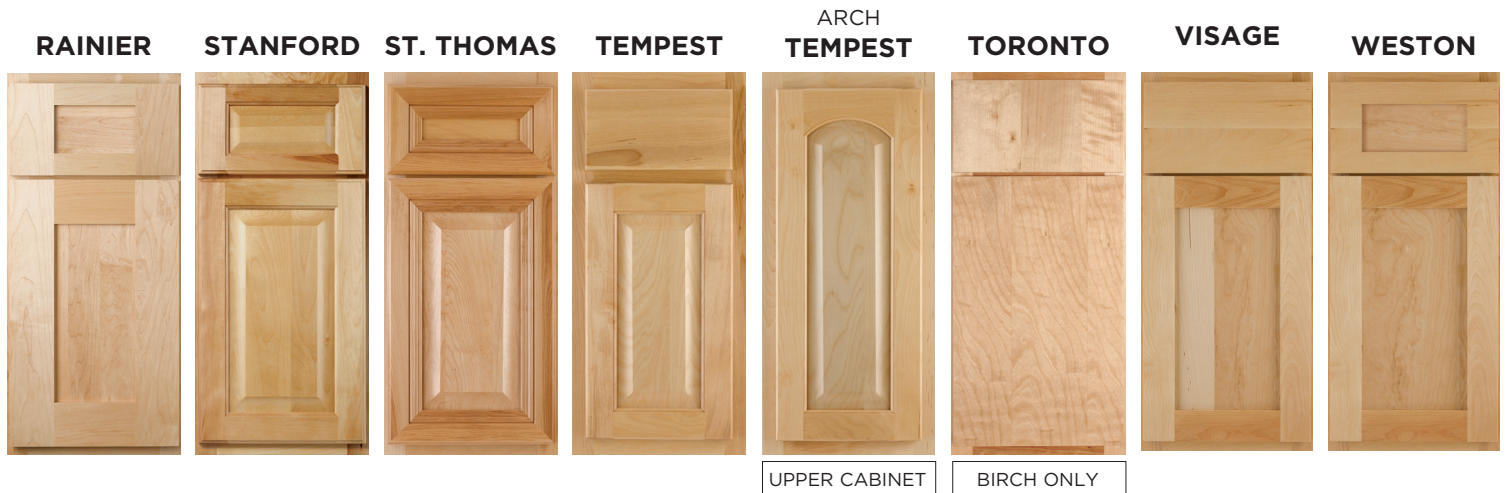

MARKETPLACE

Rainier, Toronto - Birch/Driftwood | Rainier - Birch/Black | Clairmont - MDF/Black

 Bertch®

www.bertch.com

DOOR STYLES

Marketplace cabinetry by Bertch is custom built for you, designed to personally reflect your style.

Choose from a wide variety of door styles, including wood and stain combinations, as well as numerous interior accessories to add to the functionality of your investment. Marketplace allows you to create the experience you've dreamed of while remaining within your budget.

Wood Species Available: Alder, Birch, Cherry, Hickory, Maple, Oak, Rustic Alder and Rustic Hickory

All doors shown in Birch Natural and Nordic.

WOODS AND FINISHES

BIRCH

ALDER & RUSTIC ALDER

3D LAMINATE

HICKORY & RUSTIC HICKORY