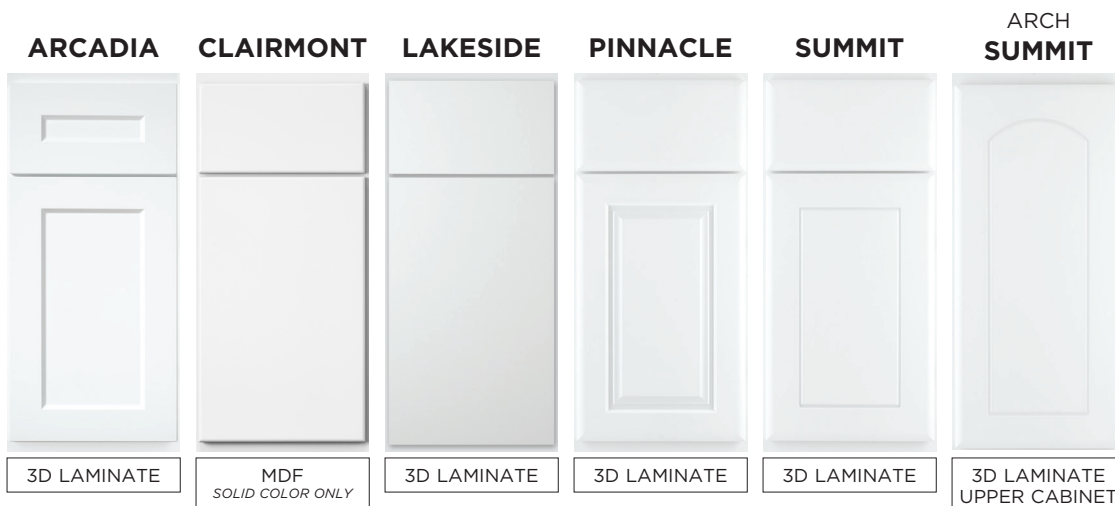

DOOR STYLES

Marketplace cabinetry by Bertch is custom built for you, designed to personally reflect your style.

Choose from a wide variety of door styles, including wood and stain combinations, as well as numerous interior accessories to add to the functionality of your investment. Marketplace allows you to create the experience you've dreamed of while remaining within your budget.

Wood Species Available: Alder, Birch, Cherry, Hickory, Maple, Oak, Rustic Alder and Rustic Hickory

All doors shown in Birch Natural and Nordic.