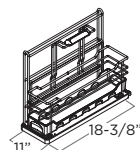

Double Doors
 VT60 VT60T VT66 VT66T

Double Butt Doors
 VT72 VT72T

Butt Doors 34-1/2\"/>

4-1/2\"/>

WL-01

WL-03

WL-05

WL-08

6\"/>

WL-12

WL-15

WL-18

ENHANCEMENTS

Concealed Drawer

Under Sink Pull-out

Under Sink Caddy

Vanity Pull-Out Organizer

Hair Appliance Organizer (HAO)

6-DRAWERS

31"H OR 34-1/2"H X 18" OR 21"D

Single Door
Specify Hinge Left (HL)
V42DHRT
V45DHRT

Single Door
Specify Hinge Left (HL)
VSBD45HR
VSBD45HRT

Butt Doors
V48DT
V54DT