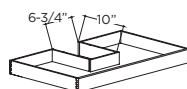

6\"/>

WL-12

WL-15

WL-18

ENHANCEMENTS

Concealed Drawer

Under Sink Pull-out

Under Sink Caddy

Vanity Pull-Out Organizer

Hair Appliance Organizer (HAO)

6-DRAWERS

31"H OR 34-1/2"H X 18" OR 21"D

Single Door
Specify Hinge Left (HL)
V42DHRT
V45DHRT

Single Door
Specify Hinge Left (HL)
VSBD45HR
VSBD45HRT

Butt Doors
V48DT
V54DT