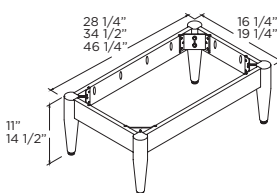

Butt Doors
4 Drawers
3 Adj. Shelves
18" or 21"D
XLCD2484
XLCD2490
XLCD2496

WALL CABINET

Butt Doors
1 Shelf
Open Shelf
XWCC2430

METAL LEG OPTIONS

ML-05

WOOD LEG BASE

Vanity Leg Base
11" or 14-1/2"H
18" or 21"D
VLBA30
VLBA30T
VLBA36
VLBA36T
VLBA48
VLBA48T