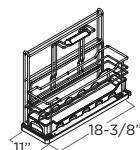

Under Sink Caddy