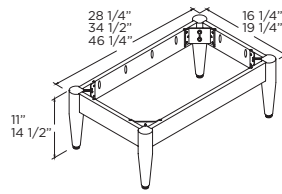

Butt Doors
4 Drawers
3 Adj. Shelves
18" or 21"D
XLCD2484
XLCD2490
XLCD2496

LINEN CABINET WALL MOUNT

WALL CABINET

Butt Doors
1 Shelf
Open Shelf
XWCC2430

METAL LEG OPTIONS

ML-05

WOOD LEG BASE

Vanity Leg Base
11" or 14-1/2"H
18" or 21"D
VLBA30
VLBA30T
VLBA36
VLBA36T
VLBA48
VLBA48T