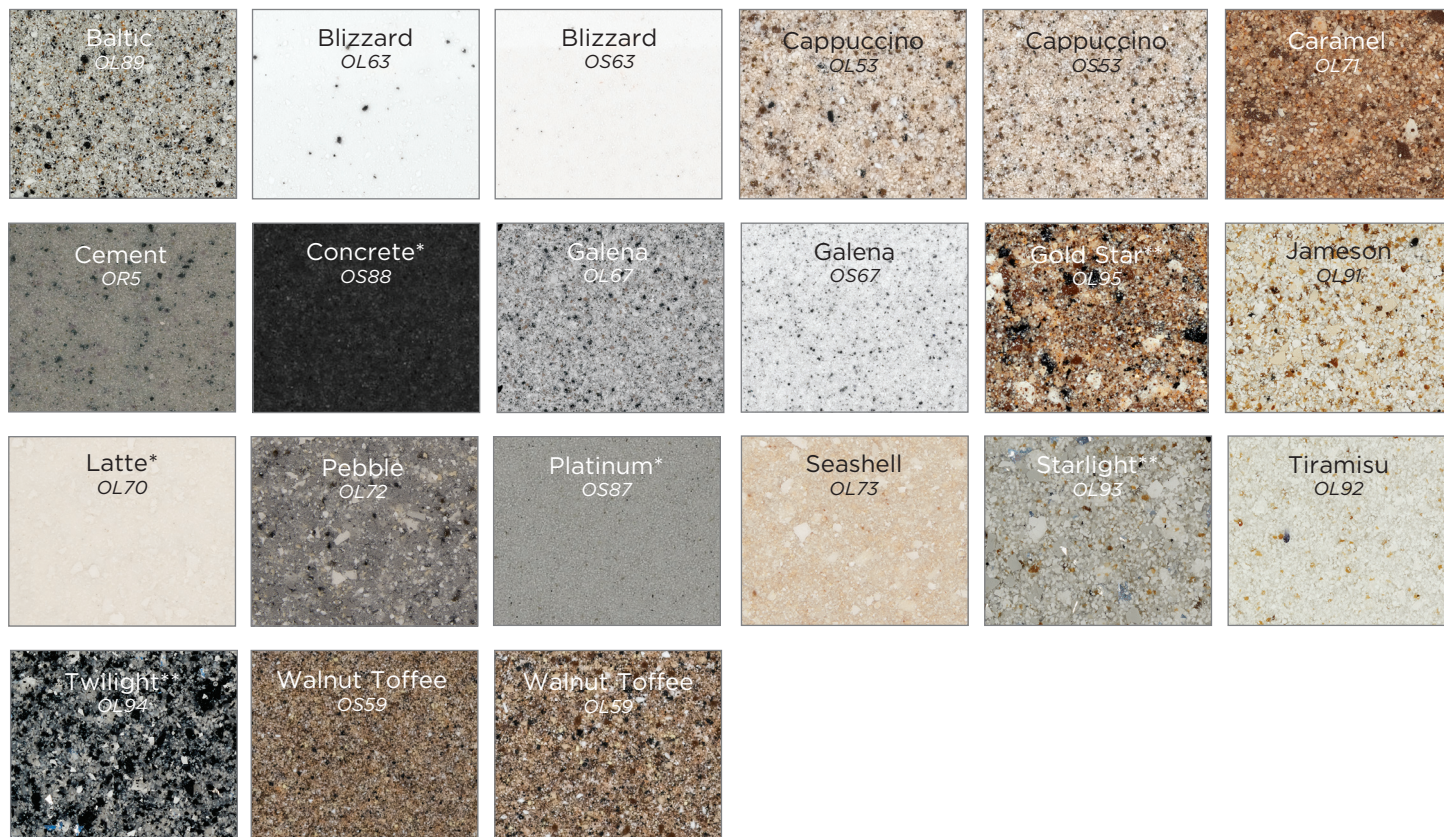

Newport, Non-Recessed

Bowl Dimensions: 14"D, 17"W, 5-5/8"H

VANITY TOP: COLOR OPTIONS

FAUX GRANITE

* AVAILABLE IN GLOSS ONLY ** METALLIC FLECK

MARBLE

SOLID COLOR

QUARTZ