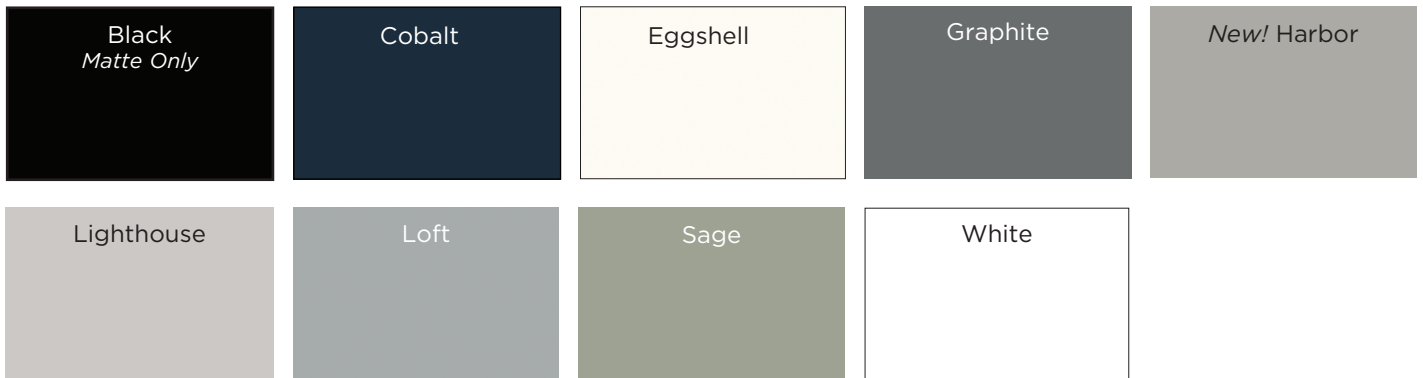

mirror style XSCM24

CLASSIC, FURNITURE, & LINEA: WOOD & COLOR

WOOD SPECIES OPTIONS *(shown in Natural)*

FINISH / STAIN OPTIONS *(shown on Birch wood)*

FINISH / GLAZE OPTIONS *(shown on Birch wood)*

SOLID COLOR / PAINT OPTIONS