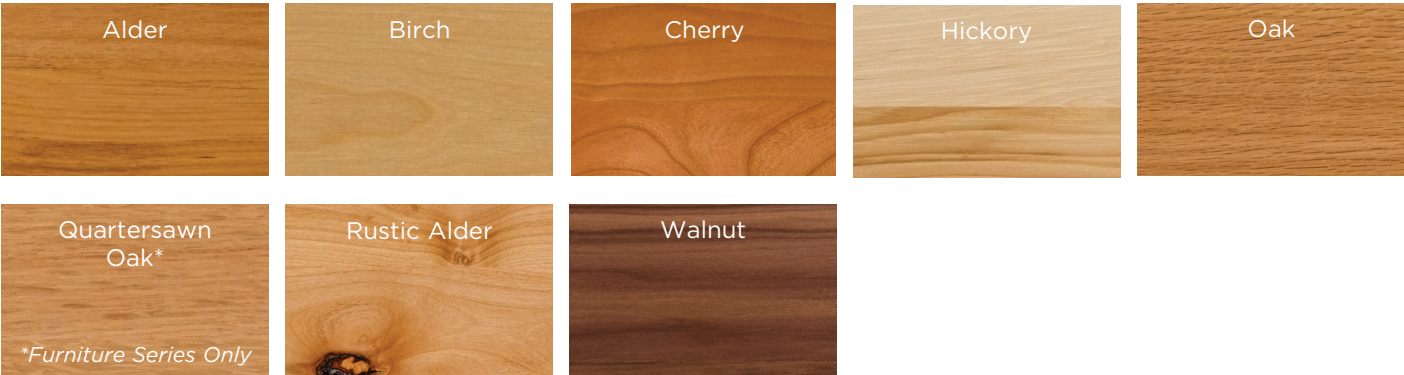

mirror style XSCM24

CLASSIC, FURNITURE, & LINEA: WOOD & COLOR

WOOD SPECIES OPTIONS *(shown in Natural)*

FINISH / STAIN OPTIONS *(shown on Birch wood)*

FINISH / GLAZE OPTIONS *(shown on Birch wood)*

SOLID COLOR / PAINT OPTIONS