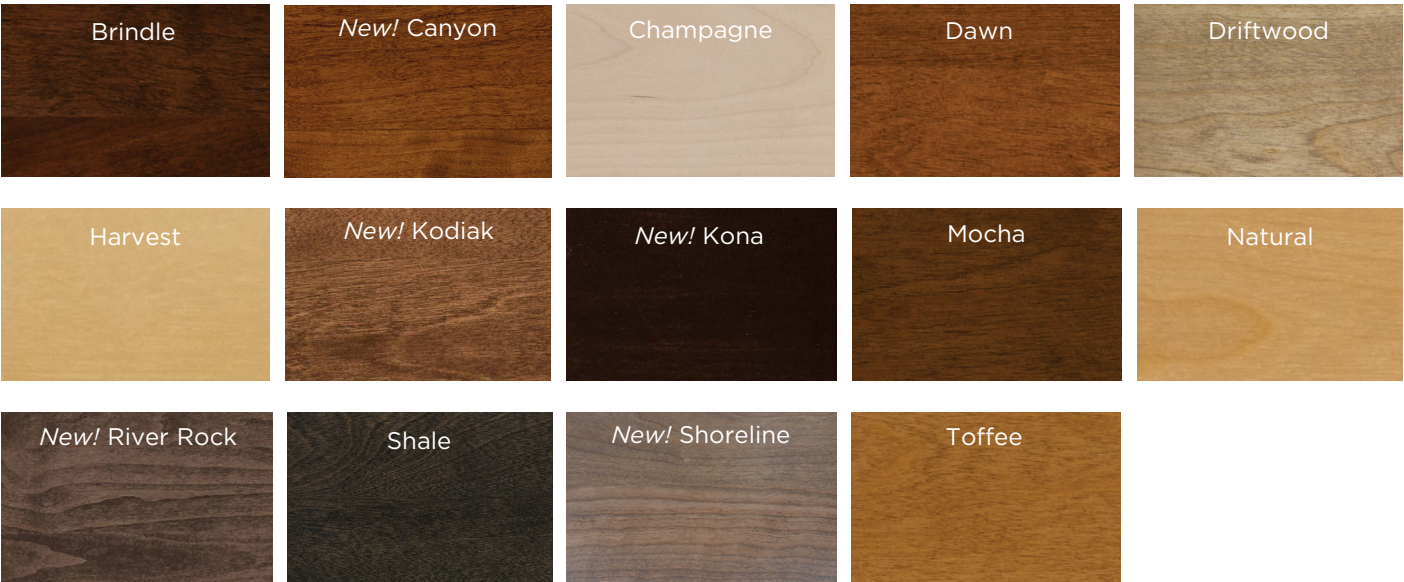

mirror style XSCM24

CLASSIC, FURNITURE, & LINEA: WOOD & COLOR

WOOD SPECIES OPTIONS *(shown in Natural)*

FINISH / STAIN OPTIONS *(shown on Birch wood)*

FINISH / GLAZE OPTIONS *(shown on Birch wood)*

SOLID COLOR / PAINT OPTIONS