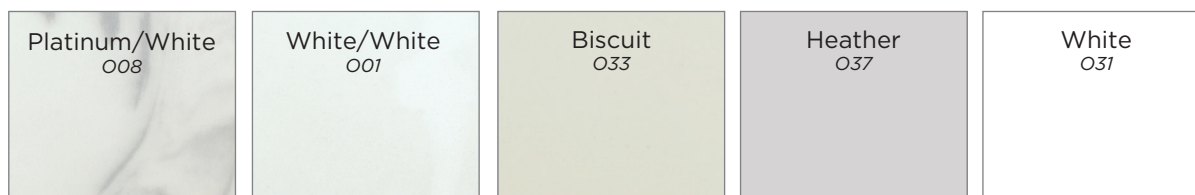

Newport, Non-Recessed

Bowl Dimensions: 14"D, 17"W, 5-5/8"H

VANITY TOP: COLOR OPTIONS

FAUX GRANITE

* AVAILABLE IN GLOSS ONLY ** METALLIC FLECK

MARBLE

SOLID COLOR

QUARTZ