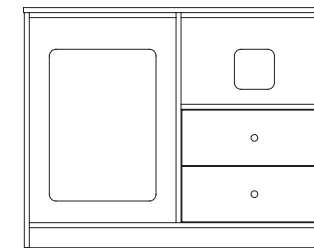

Features include:

- High pressure laminate
- Several finish color options
- Heavy duty drawer glides
- High quality durable finish
- Made in the U.S.A.
- Customizable

franklin

casegoods collection

headboard
 full: 56" w x 1.5" d x 36" h
 queen: 62" w x 1.5" d x 36" h
 king: 78" w x 1.5" d x 36" h
 1/8" grooved, wall hung,

desk
 46.5" w x 23.25" d x 30" h
 solid wood legs, high pressure laminate
 top ships knockdown

tables
 23.25" w x 23.25" d x 23" h
 29" w x 29" d x 30" h
 33" w x 19" d x 18" h
 solid wood legs, high pressure laminate
 top, ships knockdown

micro/fridge
 22.75" w x 23.25" d x 48.5" h
 microwave opening:
 21" w x 21" d x 13" h
 refrigerator opening:
 21" w x 21" d x 29.5" h
 recessed back, high pressure laminate top

micro/fridge combo left
 46.5" w x 23.25" d x 36" h
 microwave opening:
 22" w x 21" d x 13" h
 refrigerator opening:
 22" w x 21" d x 30.75" h
 2 plywood drawer boxes, recessed back,
 high pressure laminate top

nightstand
 20.5" w x 15.25" d x 24" h
 20.5" w x 15.25" d x 28" h
 28.5" w x 15.25" d x 24" h
 28.5" w x 15.25" d x 28" h
 1 plywood drawer with ball bearing
 glides, recessed back, high pressure
 laminate top