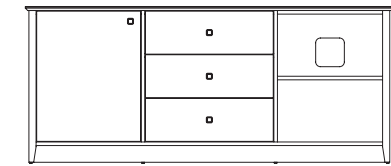

# dewar

casegoods collection

Hospitality furniture proudly made in the U.S.A.

 Bertch®

**headboard**  
 full: 56" w x 1.5" d x 36" h  
 full: 56" w x 1.5" d x 48" h  
 queen: 62" w x 1.5" d x 36" h  
 queen: 62" w x 1.5" d x 48" h  
 king: 78" w x 1.5" d x 36" h  
 king: 78" w x 1.5" d x 48" h  
 1/8" grooved, wall hung, 1 panel

**micro/fridge chest left**  
 52" w x 24" d x 42" h  
 microwave opening: 23" w x 21" d x 13" h  
 refrigerator opening: 23" w x 21" d x 36" h  
 3 drawers with ball bearing glides  
 recessed / vented back 1 fixed shelf  
 high pressure laminate top with  
 solid wood edge

**micro/fridge combo left**  
 77" w x 24" d x 32.5" h  
 microwave opening: 22" w x 21" d x 13" h  
 refrigerator opening: 20" w x 21" d x 26.75" h  
 3 drawers with ball bearing glides  
 recessed / vented back 1 fixed shelf  
 high pressure laminate top with  
 solid wood edge